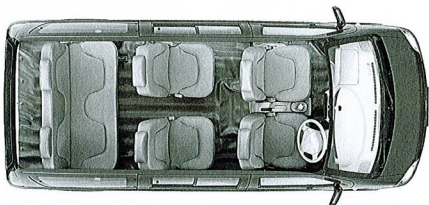

每日仅需$7*,
Hafei助您轻松
实现梦想。
WHY WALK?

Designed to delight

全新MinZ MPV
- 7 座位

商用版本最低价格
$19,999

非繁忙时段最低价格
$19,999

普通价格
$36,999

Hafei汽车展销会 将于6月30日和7月1日在马来百列中心(前Republic Theatre前方)举行。